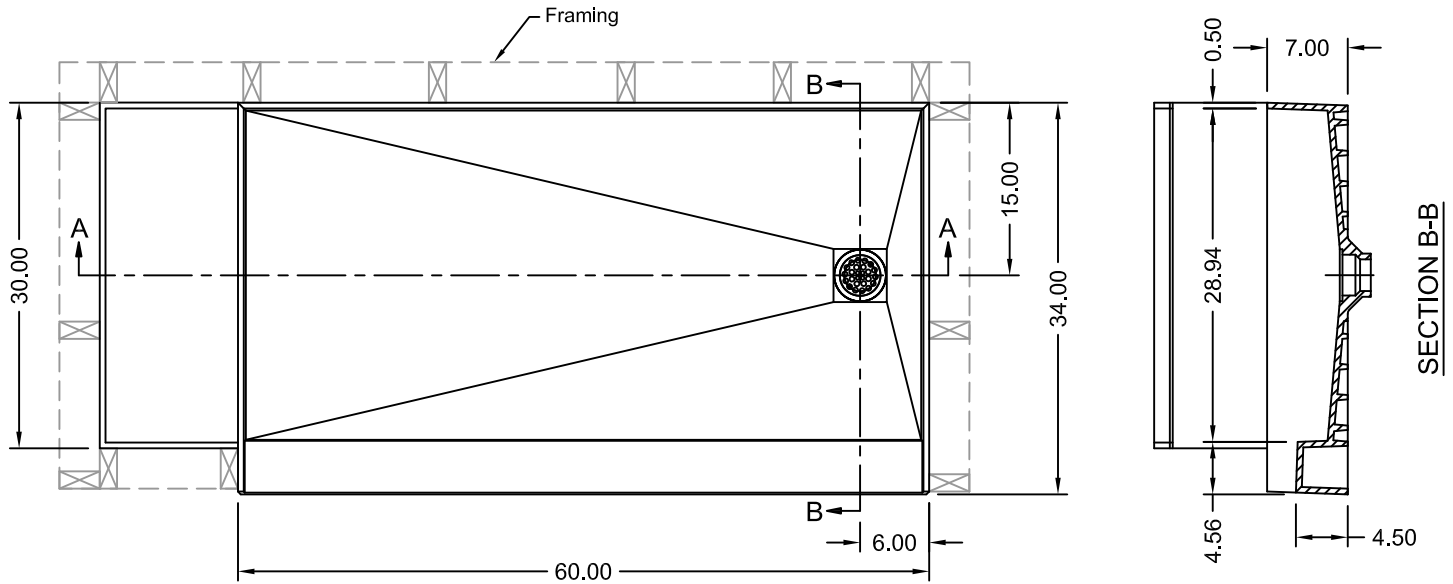

# TILE REDI® BASE'N BENCH® SHOWER KIT

REDI BASE®  
WITH REDI BENCH®

MODEL  
3460R-RB34-KIT

(Not to scale)

SECTION A-A