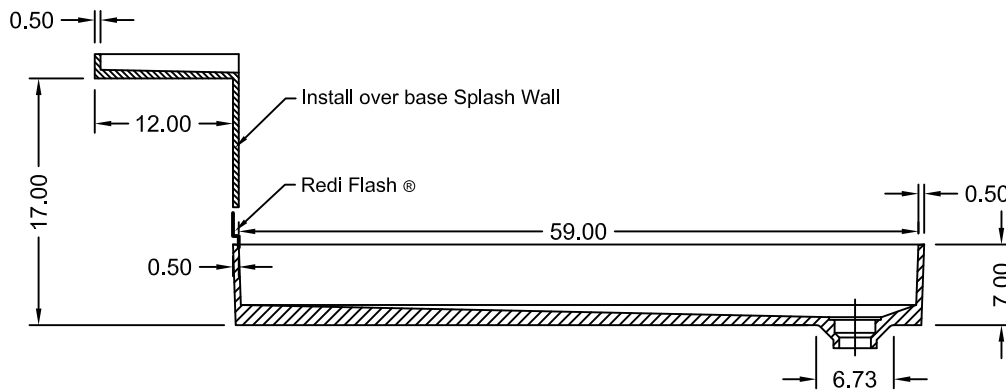

# TILE REDI® BASE'N BENCH® SHOWER KIT

REDI BASE®  
WITH REDI BENCH®

MODEL  
3460R-RB34-KIT

(Not to scale)

SECTION A-A